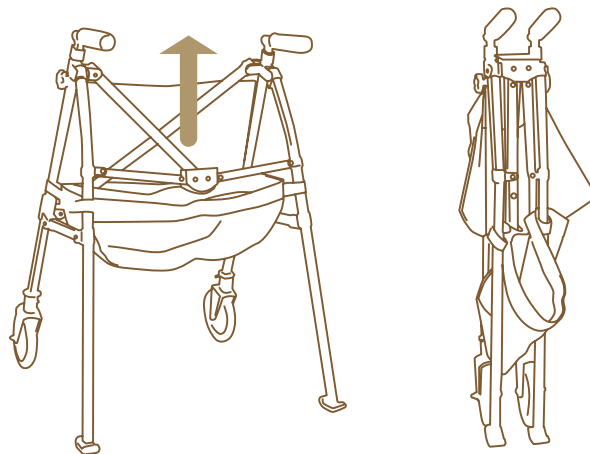

CASE DIMENSIONS
37.25" L x 9.5" W x
19.25" H, 28 lbs

ADJUSTABLE
Adjusts 32" to
38.5" for users
4'10" - 6'8"

STRONG
Weight capacity
400 lbs

HEIGHT ADJUSTMENT

PORTABLE DESIGN

Simply pull up on the middle bar of the walker to fold it up when you are on the go.