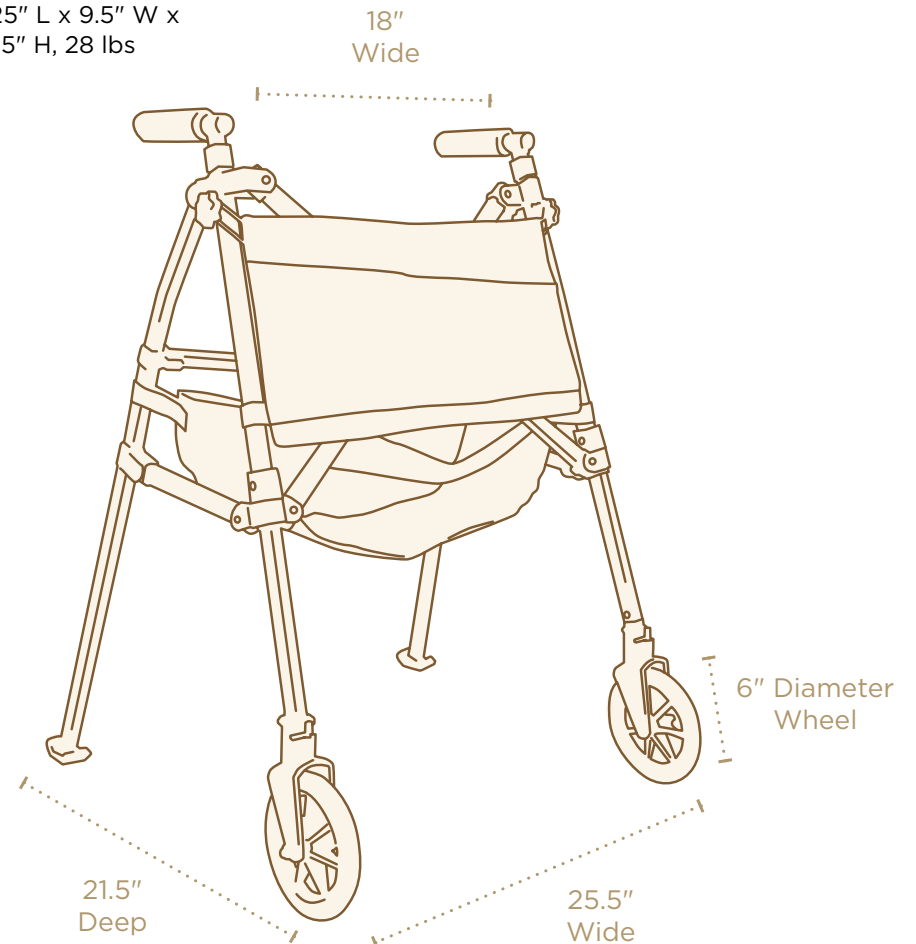

PORTABLE

Quickly and easily folds up for storage in small spaces

LOCKING SWIVEL WHEELS

Locking swivel wheels and rear Easy-Glide feet allows for trouble-free maneuvering

HEIGHT ADJUSTABLE

Adjust 32" to 38.5" in height for users 4'10"-6'8" for the perfect fit

STAY ORGANIZED

Premium organizer pouch & storage basket provide storage while on the go

SPECIFICATIONS

THE DETAILS

PRODUCT WEIGHT
Product weighs 8 lbs

COLLAPSED DIMENSION:
36" H x 5.25" W x 8" D

PACKAGE DIMENSIONS
36.25" L x 8.5" W x 6" H

CASE DIMENSIONS
37.25" L x 9.5" W x
19.25" H, 28 lbs

ADJUSTABLE
Adjusts 32" to
38.5" for users
4'10" - 6'8"

STRONG
Weight capacity
400 lbs

HEIGHT ADJUSTMENT

PORTABLE DESIGN

Simply pull up on the middle bar of the walker to fold it up when you are on the go.