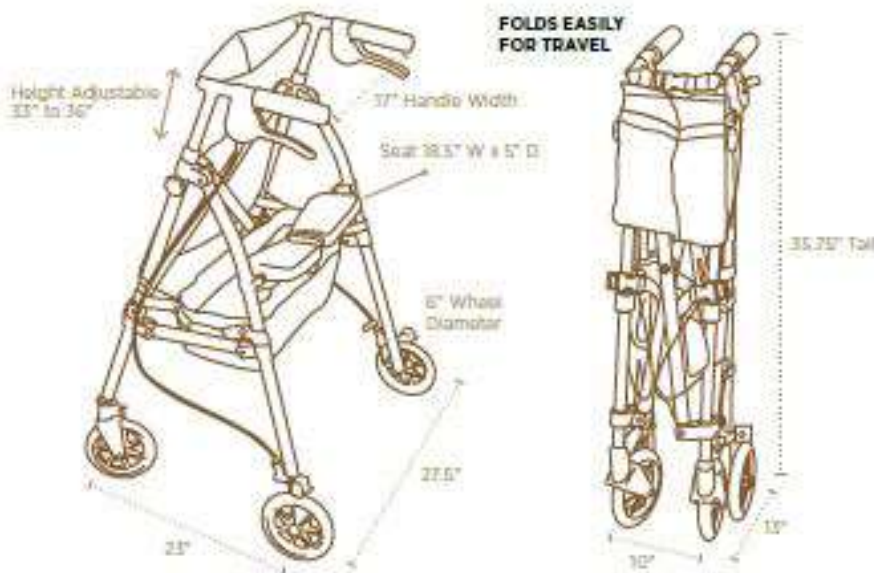

# ELITE TRAVEL ROLLATOR™

At Signature Life, we believe that retirement should mark the beginning—not the end of new adventures in your life. Whether you're going about your routine or exploring new paths, the Elite Travel Rollator gives you to the confidence you need to seize each moment. Locking hand breaks provide dependable stability, while a built-in seat allows you to rest and recharge. Mobility shouldn't come at the cost of convenience, so the Elite Travel Rollator quickly folds three times smaller than the average rollator. With the Elite Travel Rollator as your travel companion, you can embrace whatever opportunities come your way.

### THE DETAILS

-  **PRODUCT WEIGHT**  
Product weighs 13.5 lbs
-  **HEIGHT ADJUSTABLE**  
33" to 36"
-  **STRONG**  
Supports up to 250 lbs
-  **PACKAGE DIMENSIONS**  
36.25" L x 8.5" W x 6" H

**PORTABLE**  
Easily folds 3 times smaller than the average rollator, making it perfect for travel

**STABILITY**  
Locking hand brakes for stability

**STAY ORGANIZED**  
Premium organizer pouch & storage basket provide storage on the go

**BUILT IN SEATING**  
Convenient seat for resting